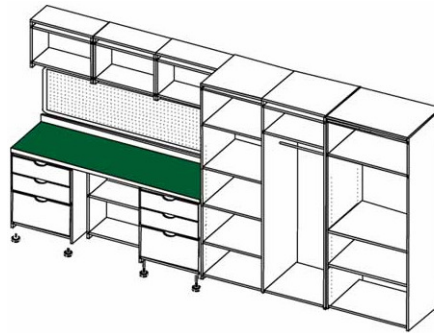

Cabinets for Less

"WHERE LESS GETS YOU MORE"

100% ALL WOOD CABINETS
FOR LESS THAN HOME CENTERS

INFORMATION SHEET

GARAGE CABINETS SYSTEM DESCRIPTION

Layout

Exterior

Interior

Specifications

13' System

Overhead Cabinets

12-122(3) 17-3/8"H x 12"D x 24"W

Adjustable Large Cabinet

24-652A(1) 72"H x 24"D x 24"W

6' Workbench

WKB24/396(1) 31"H x 24"D x 72"W