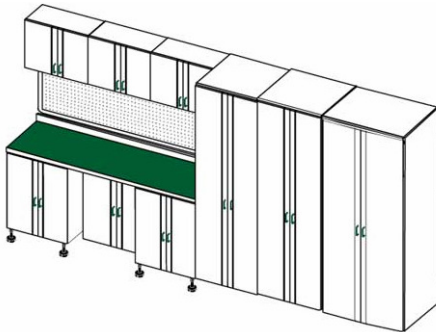

Cabinets for Less

"WHERE LESS GETS YOU MORE"

100% ALL WOOD CABINETS
FOR LESS THAN HOME CENTERS

INFORMATION SHEET

GARAGE CABINETS SYSTEM DESCRIPTION

Layout

Exterior

Interior

Specifications

13' System

Overhead Cabinets

12-122(3) 17-3/8"H x 12"D x 24"W

Adjustable Large Cabinet

24-652A(1) 72"H x 24"D x 24"W

6' Workbench

WKB24/396(1) 31"H x 24"D x 72"W