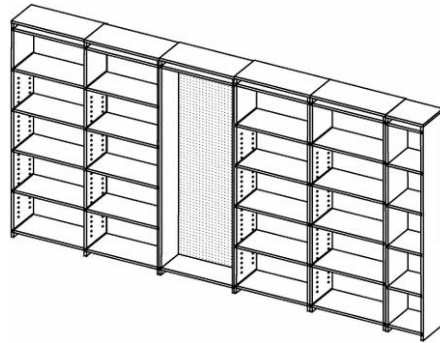

Cabinets for Less

"WHERE LESS GETS YOU MORE"

100% ALL WOOD CABINETS
FOR LESS THAN HOME CENTERS

INFORMATION SHEET

GARAGE CABINETS SYSTEM DESCRIPTION

Layout

Exterior

Interior

Specifications

11' System

Adjustable Utility Cabinet

16-662A(4) 72"H x 16"D x 24"W

Pegboard Cabinet

16-622PGB(1) 72"H x 16"D x 24"W

Adjustable Narrow Cabinet

16-661A(1) 72"H x 16"D x 12"W