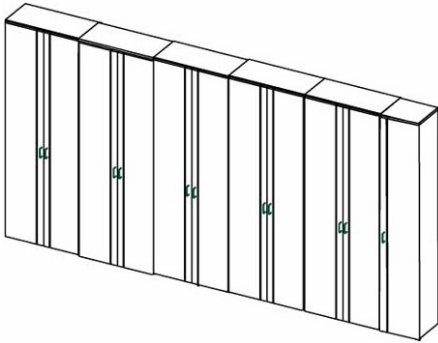

Cabinets for Less

"WHERE LESS GETS YOU MORE"

100% ALL WOOD CABINETS
FOR LESS THAN HOME CENTERS

INFORMATION SHEET

GARAGE CABINETS SYSTEM DESCRIPTION

Layout

Exterior

Interior

Specifications

11' System

Adjustable Utility Cabinet

16-662A(4) 72"H x 16"D x 24"W

Pegboard Cabinet

16-622PGB(1) 72"H x 16"D x 24"W

Adjustable Narrow Cabinet

16-661A(1) 72"H x 16"D x 12"W