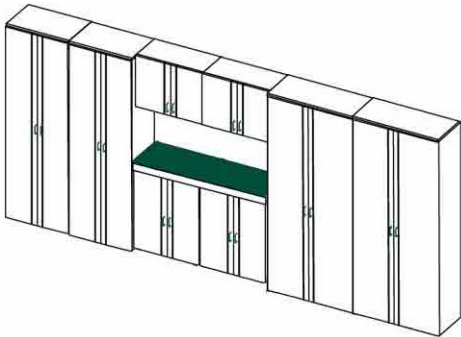

Cabinets for Less

"WHERE LESS GETS YOU MORE"

*100% ALL WOOD CABINETS
FOR LESS THAN HOME CENTERS*

INFORMATION SHEET

GARAGE CABINETS SYSTEM DESCRIPTION

Layout

Exterior

Interior

Specifications

14' System

Adjustable Utility Cabinet

16-662A(1) 72"H x 16"D x 24"W

Pegboard Cabinet

16-622PGB(1) 72"H x 16"D x 24"W

Overhead Cabinets

12-122(2) 17-3/8"H x 12"D x 24"W

Jumbo Adjustable Cabinet

16-653A(2) 72"H x 16"D x 36"W