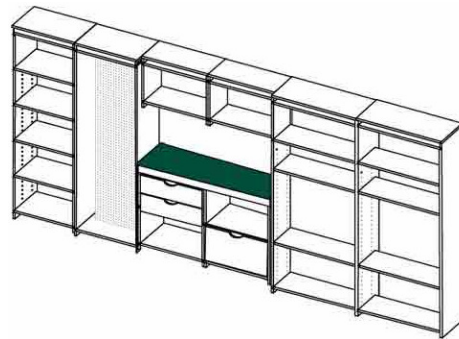

Cabinets for Less

"WHERE LESS GETS YOU MORE"

*100% ALL WOOD CABINETS
FOR LESS THAN HOME CENTERS*

INFORMATION SHEET

GARAGE CABINETS SYSTEM DESCRIPTION

Layout

Exterior

Interior

Specifications

14' System

Adjustable Utility Cabinet

16-662A(1) 72"H x 16"D x 24"W

Pegboard Cabinet

16-622PGB(1) 72"H x 16"D x 24"W

Overhead Cabinets

12-122(2) 17-3/8"H x 12"D x 24"W

Jumbo Adjustable Cabinet

16-653A(2) 72"H x 16"D x 36"W